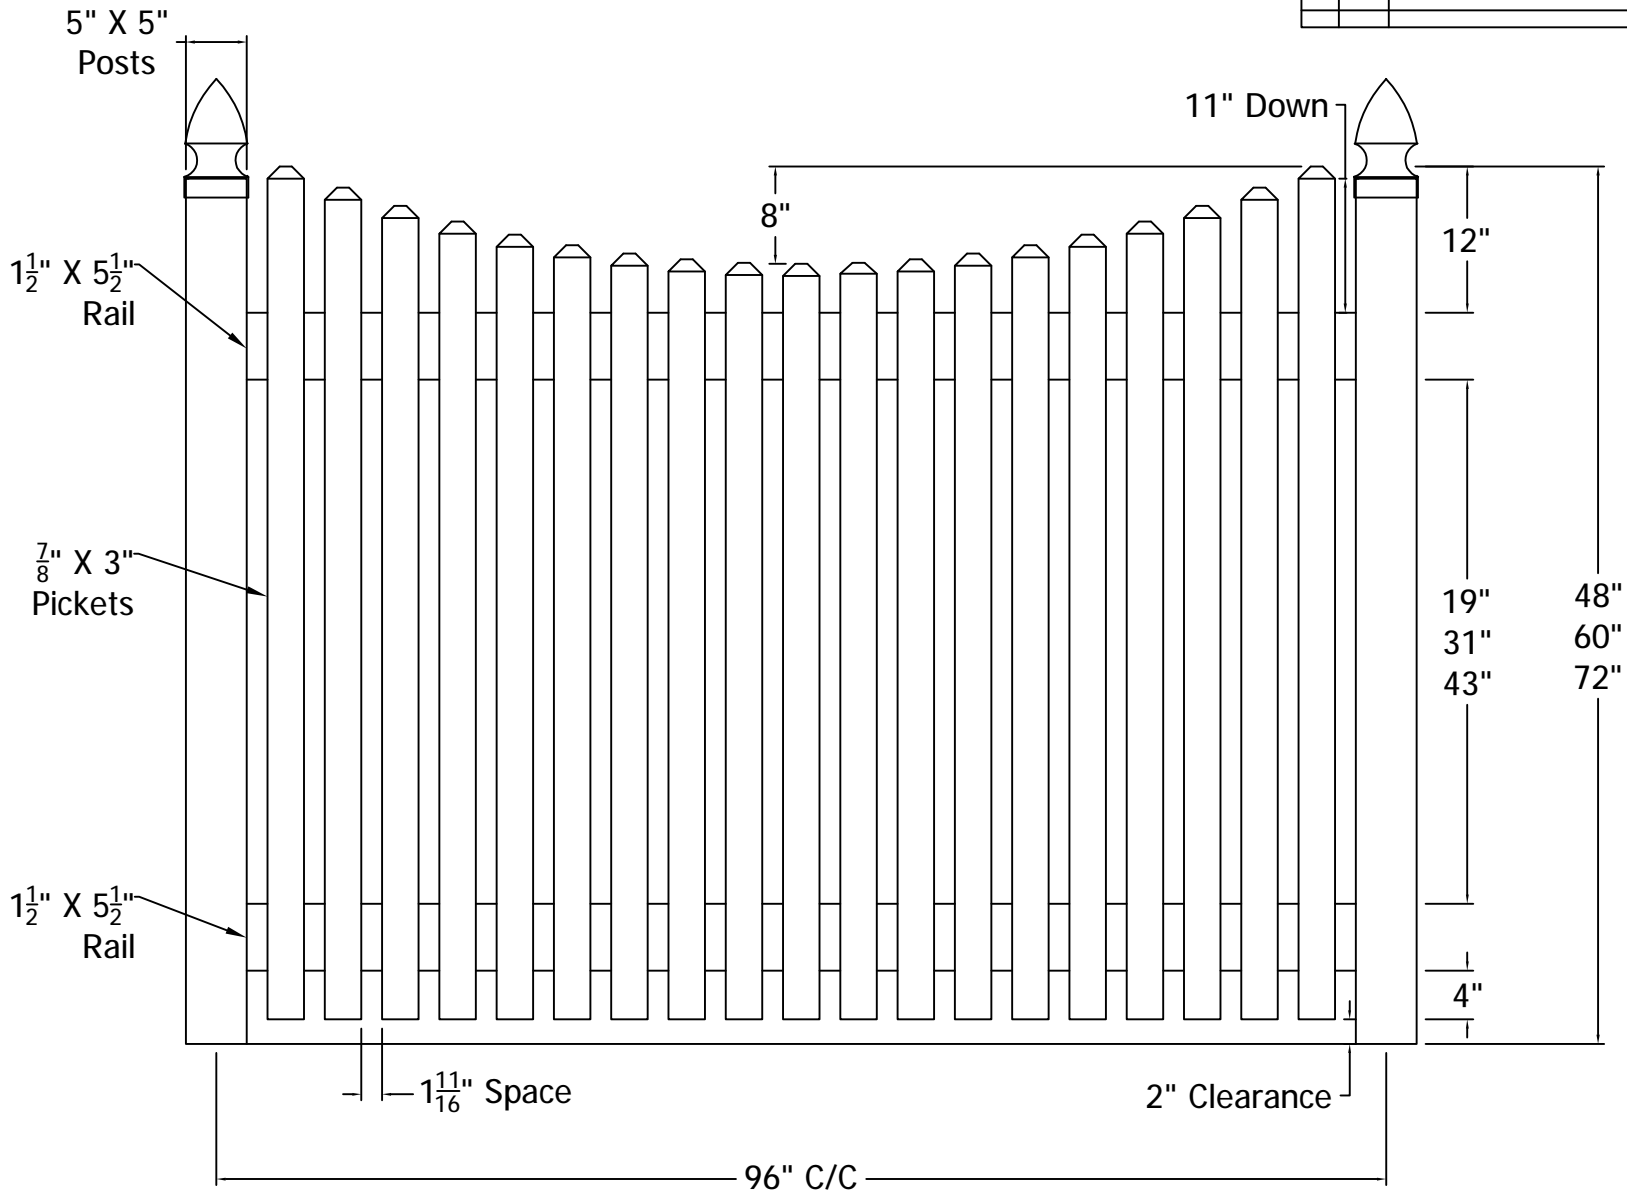

REV.	LOC.	REVISION	DATE

**DSI** Digger Specialties Inc.  
 3446 US 6 EAST  
 Bremen, IN 46506  
 diggerspecialties.com

DRAWN BY: EH	STYLE:
DATE DRAWN: 03-07-2019	<b>Concave Supreme</b>
SCALE = 1":1"	AS SHOWN: 72" T Concave Supreme
DRAFT NO.: 20190307-1E	LOC: Z:\Viny\Fence\Supreme\Updated Standard Drawings