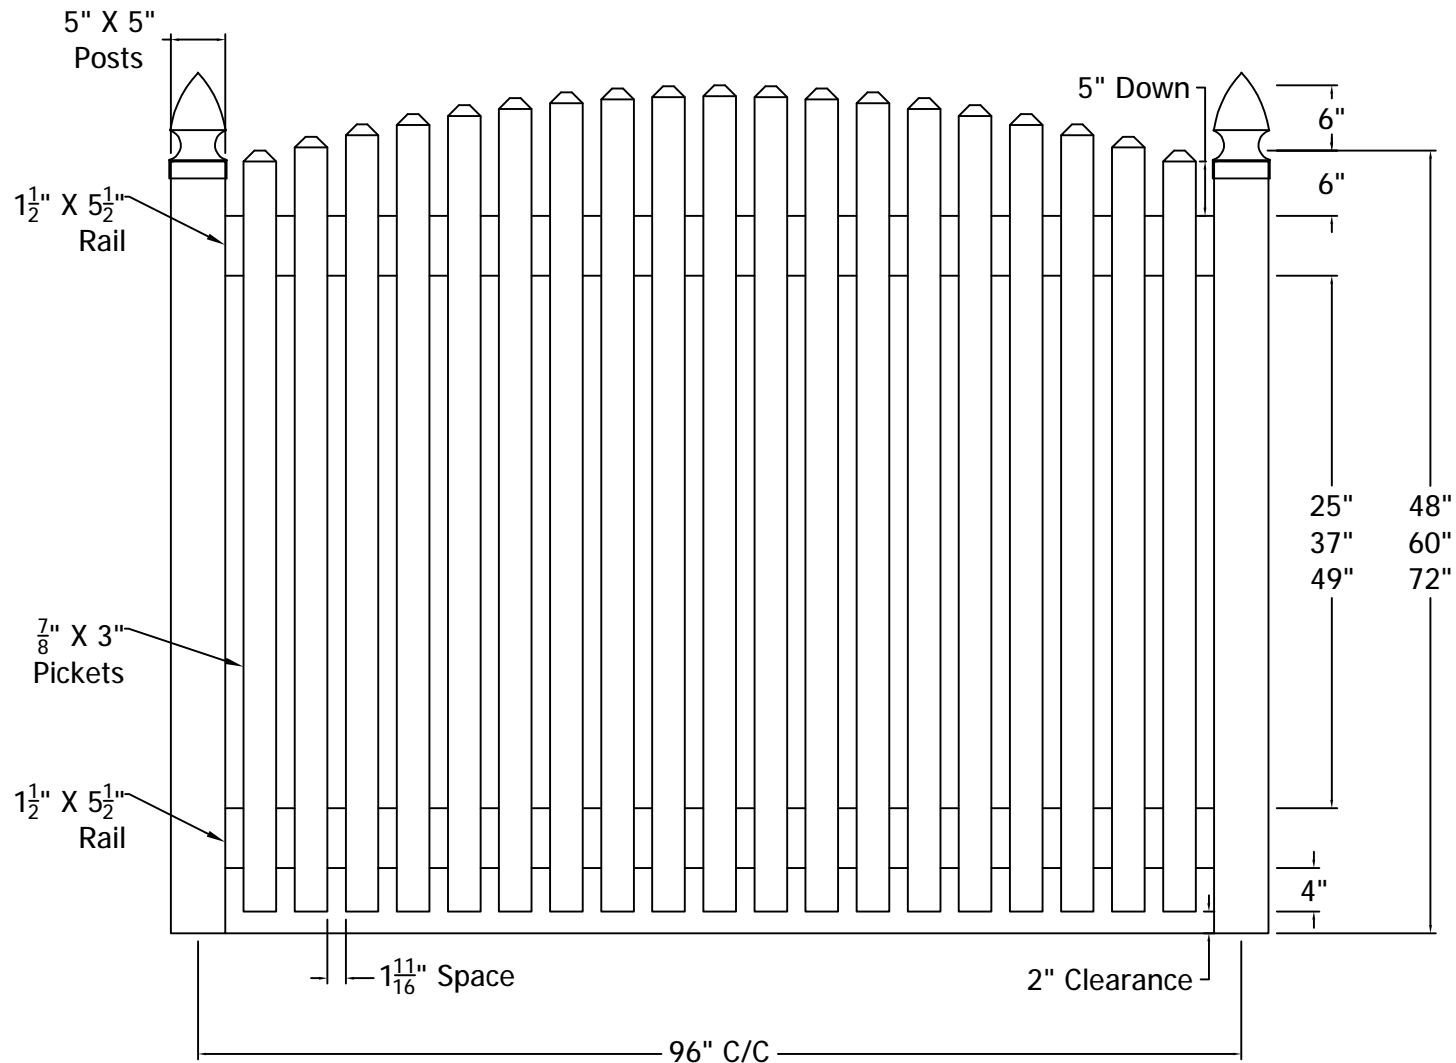

REV.	LOC.	REVISION	DATE

**DSI** Digger Specialties Inc.  
3446 US 6 EAST  
Bremen, IN 46506  
diggerspecialties.com

DRAWN BY: EH	STYLE:	Convex Supreme
DATE DRAWN: 03-07-2019	AS SHOWN: 72" T Convex Supreme	
SCALE = 1":1"	LOC: Z:\Viny\Polyvinyl Fence\Supreme\Updated Standard Drawings	REV.
DRAFT NO.: 20190307-1E		