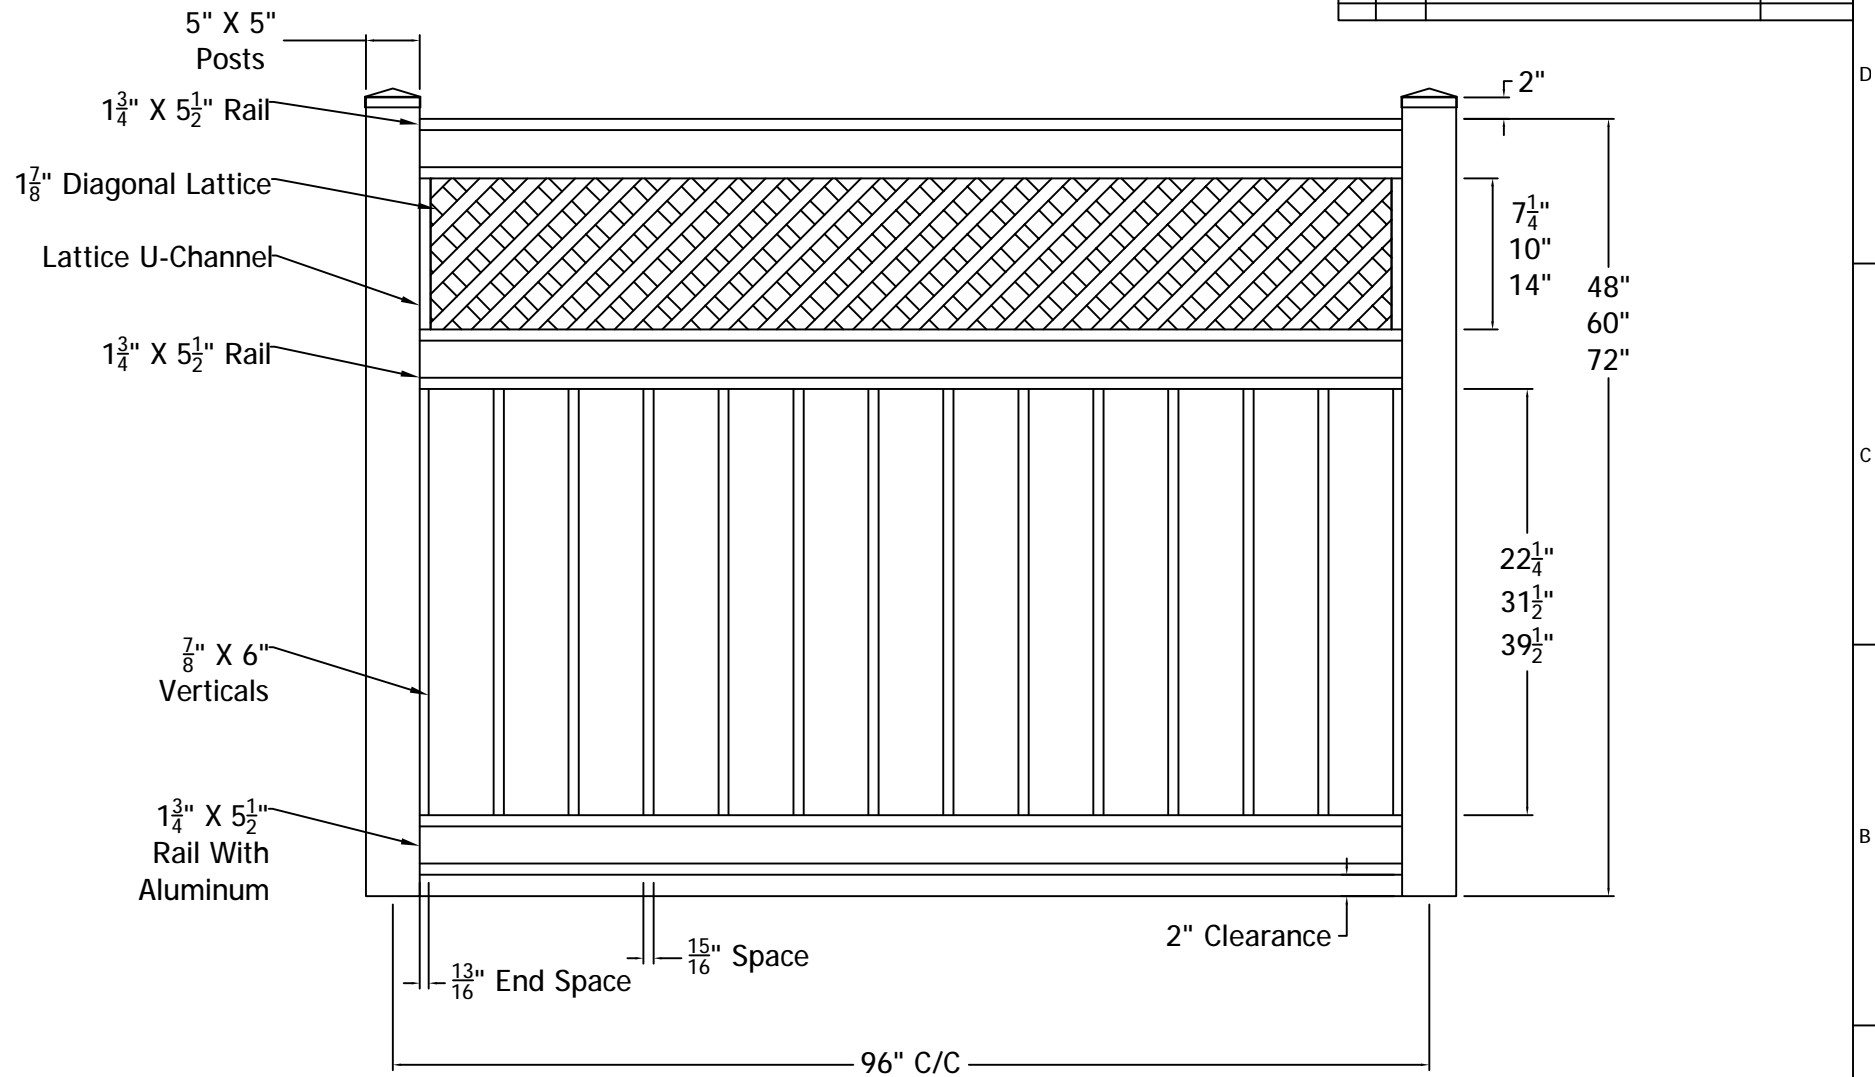

REV.	LOC.	REVISION	DATE

**DSI** Digger Specialties Inc.

3446 US 6 EAST  
Bremen, IN 46506  
diggerspecialties.com

DRAWN BY: EH	STYLE:	Dynasty
DATE DRAWN: 01-11-2019	AS SHOWN: 72" T Dynasty	
SCALE = 1":1"	LOC: Z:\Vinyl\Polyvinyl Fence\Dynasty\Updated Standard Drawings	REV.
DRAFT NO.: 20190111-1E		