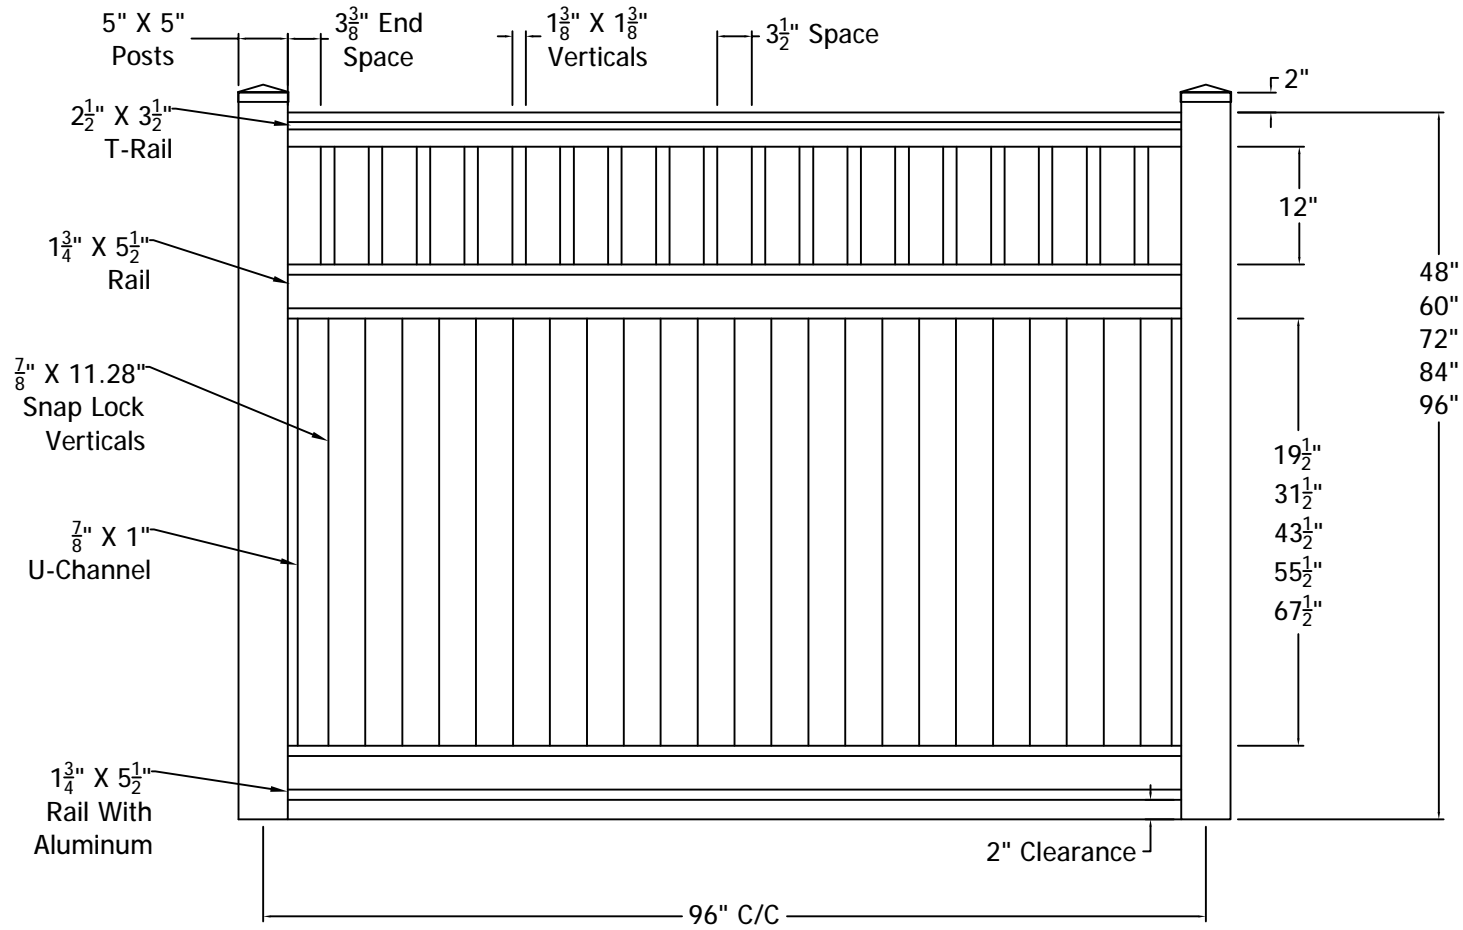

REV.	LOC.	REVISION	DATE

**DSI Digger Specialties Inc.**  
 3446 US 6 EAST  
 Bremen, IN 46506  
 diggerspecialties.com

DRAWN BY: EH	STYLE:	Kingston
DATE DRAWN: 01-11-2019	AS SHOWN: 72" T Kingston	
SCALE = 1":1"	LOC: Z:\Vinyl\Polyvinyl Fence\Kingston\Updated Standard Drawings	REV.
DRAFT NO.: 20190111-1E		