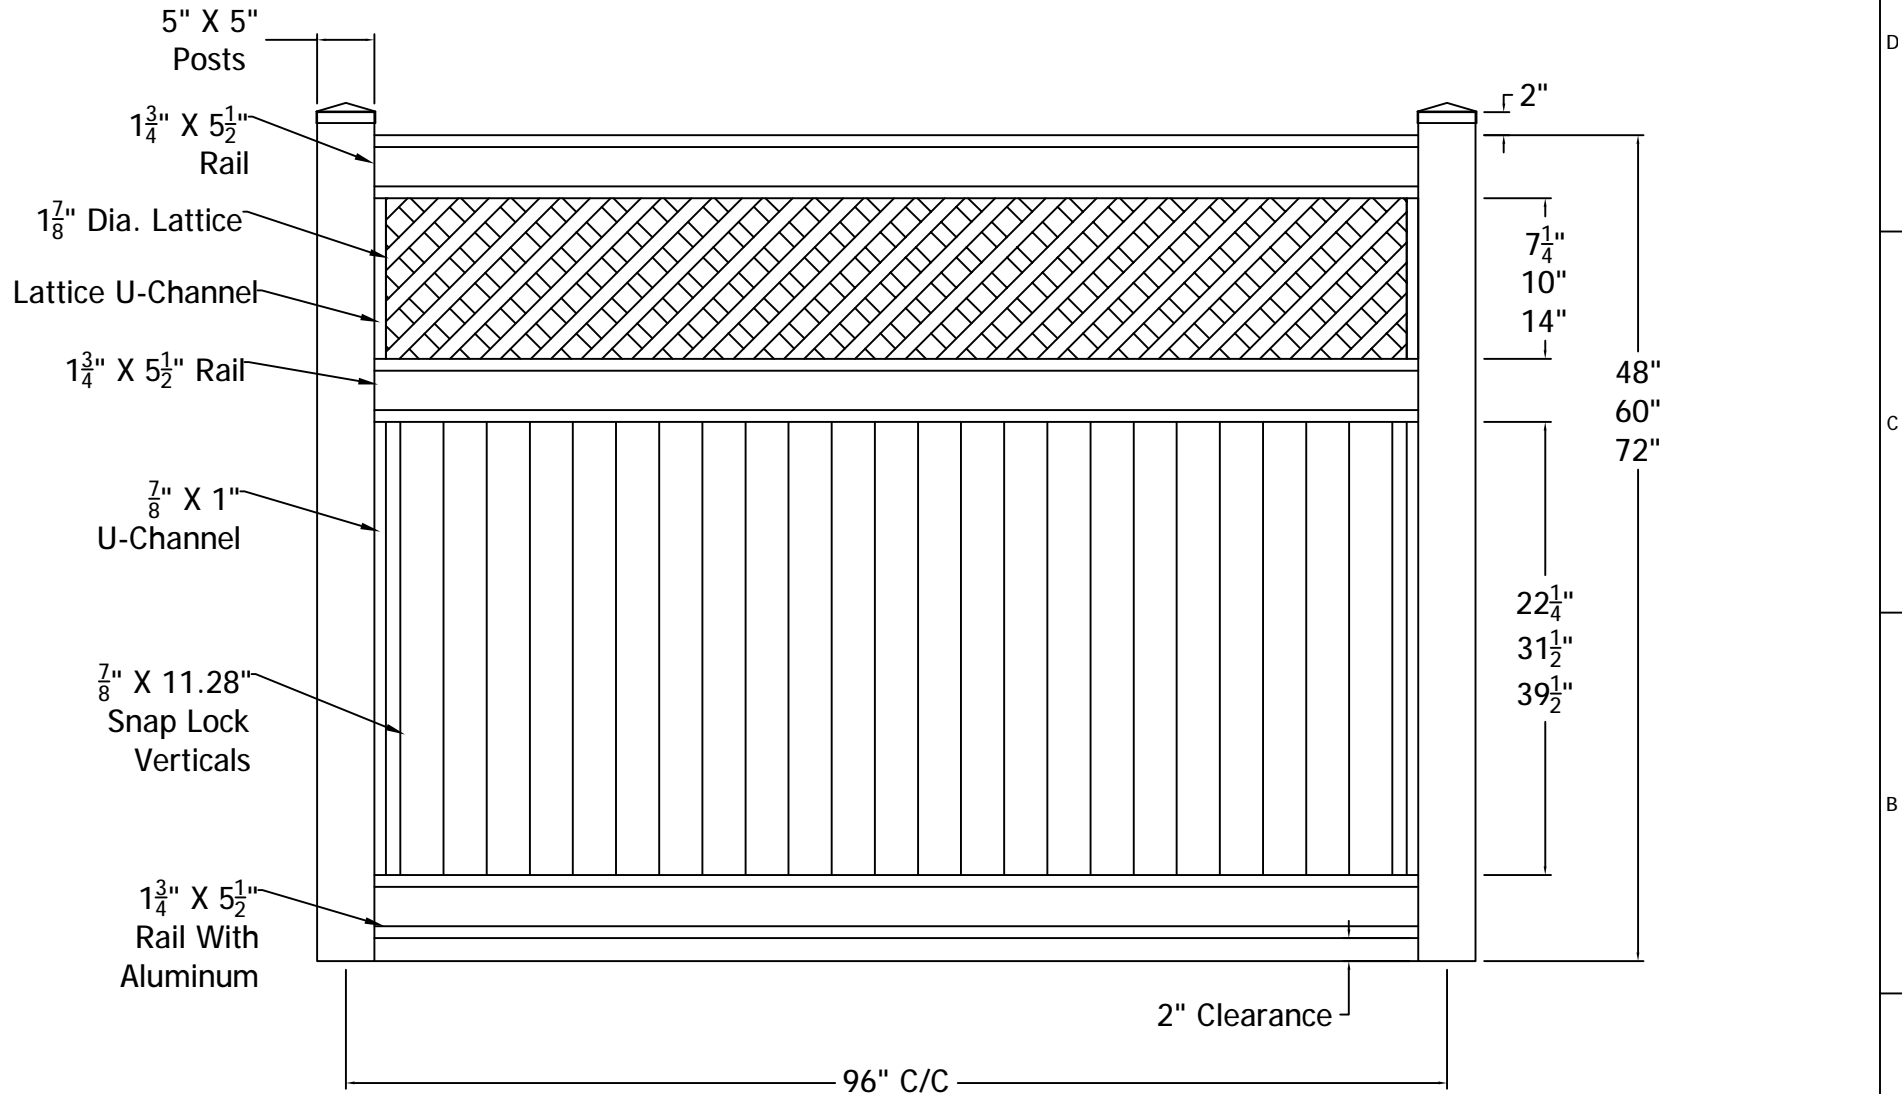

REV.	LOC.	REVISION	DATE

DSI Digger Specialties Inc.

3446 US 6 EAST
Bremen, IN 46506
diggerspecialties.com

DRAWN BY: EH	STYLE:	Majestic	REV.
DATE DRAWN: 01-11-2019	AS SHOWN: 72" T Majestic		
SCALE = 1":1"	LOC: Z:\Vinyl\Polyvinyl Fence\Majestic\Updated Standard Drawings		
DRAFT NO.: 20190111-1E			