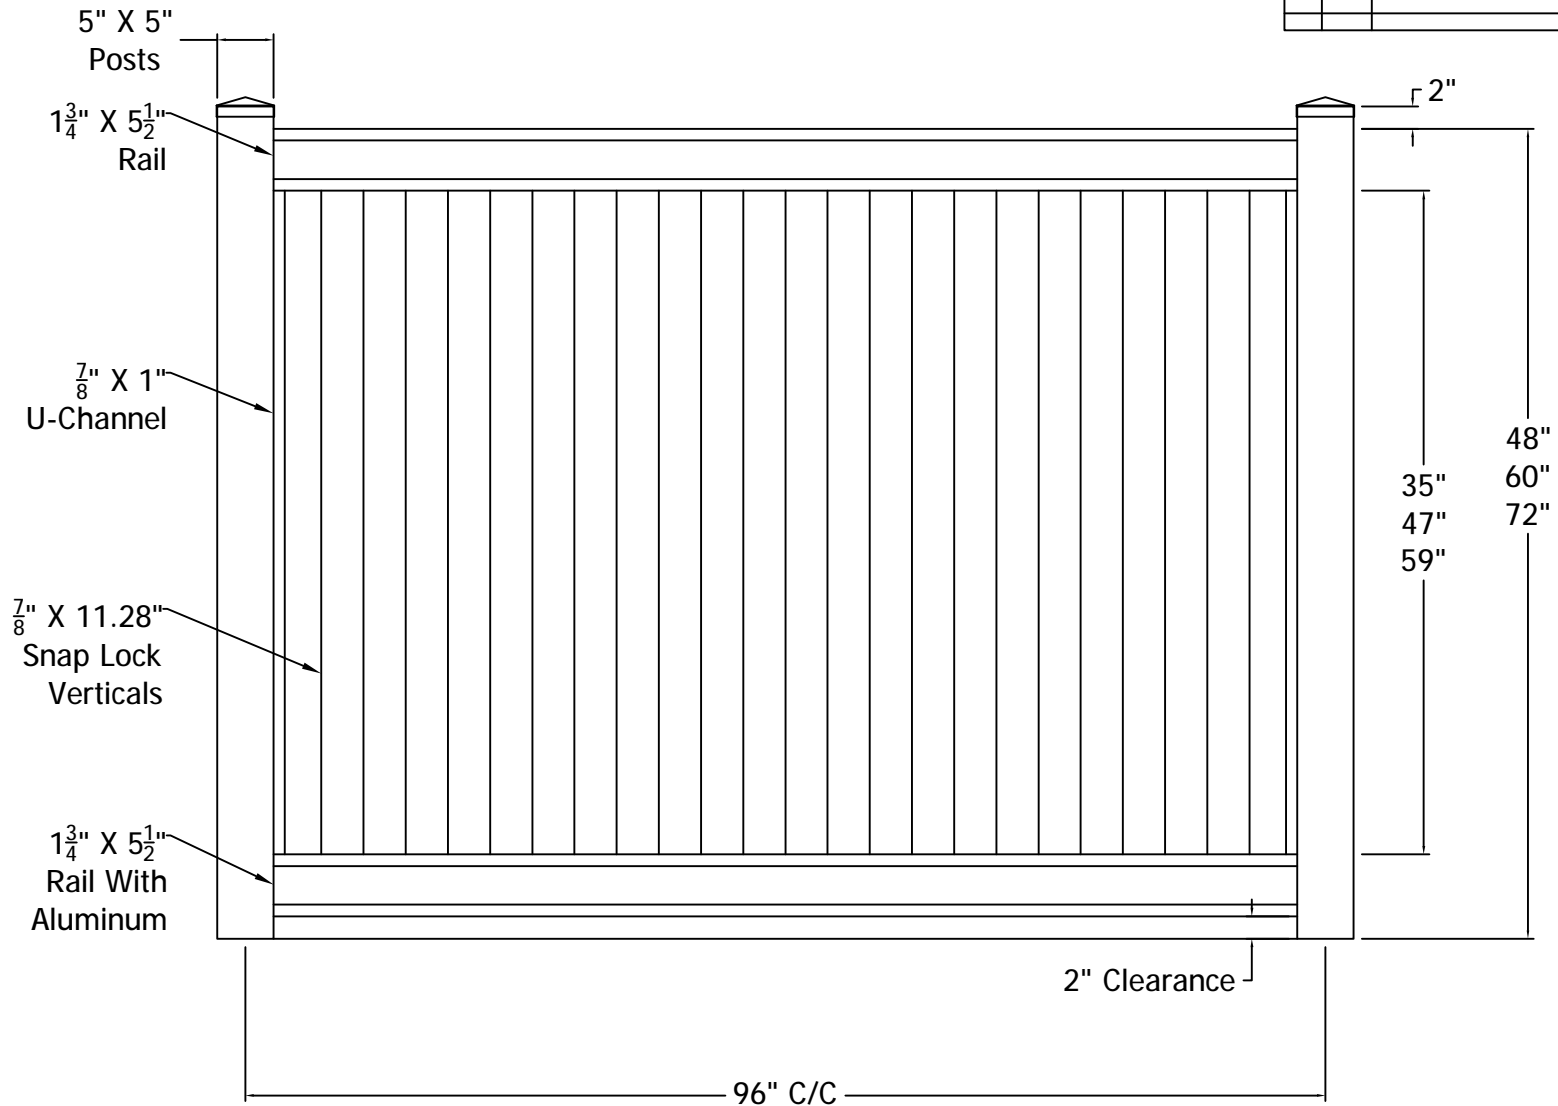

REV.	LOC.	REVISION	DATE

D
C
B
A

DSI Digger Specialties Inc.

3446 US 6 EAST
Bremen, IN 46506
diggerspecialties.com

DRAWN BY: EH	STYLE:	Superior
DATE DRAWN: 01-11-2019	AS SHOWN: 72" T Superior	
SCALE = 1":1"	LOC: Z:\Vinyl\Polyvinyl Fence\Superior\Updated Standard Drawings	REV.
DRAFT NO.: 20190111-1E		