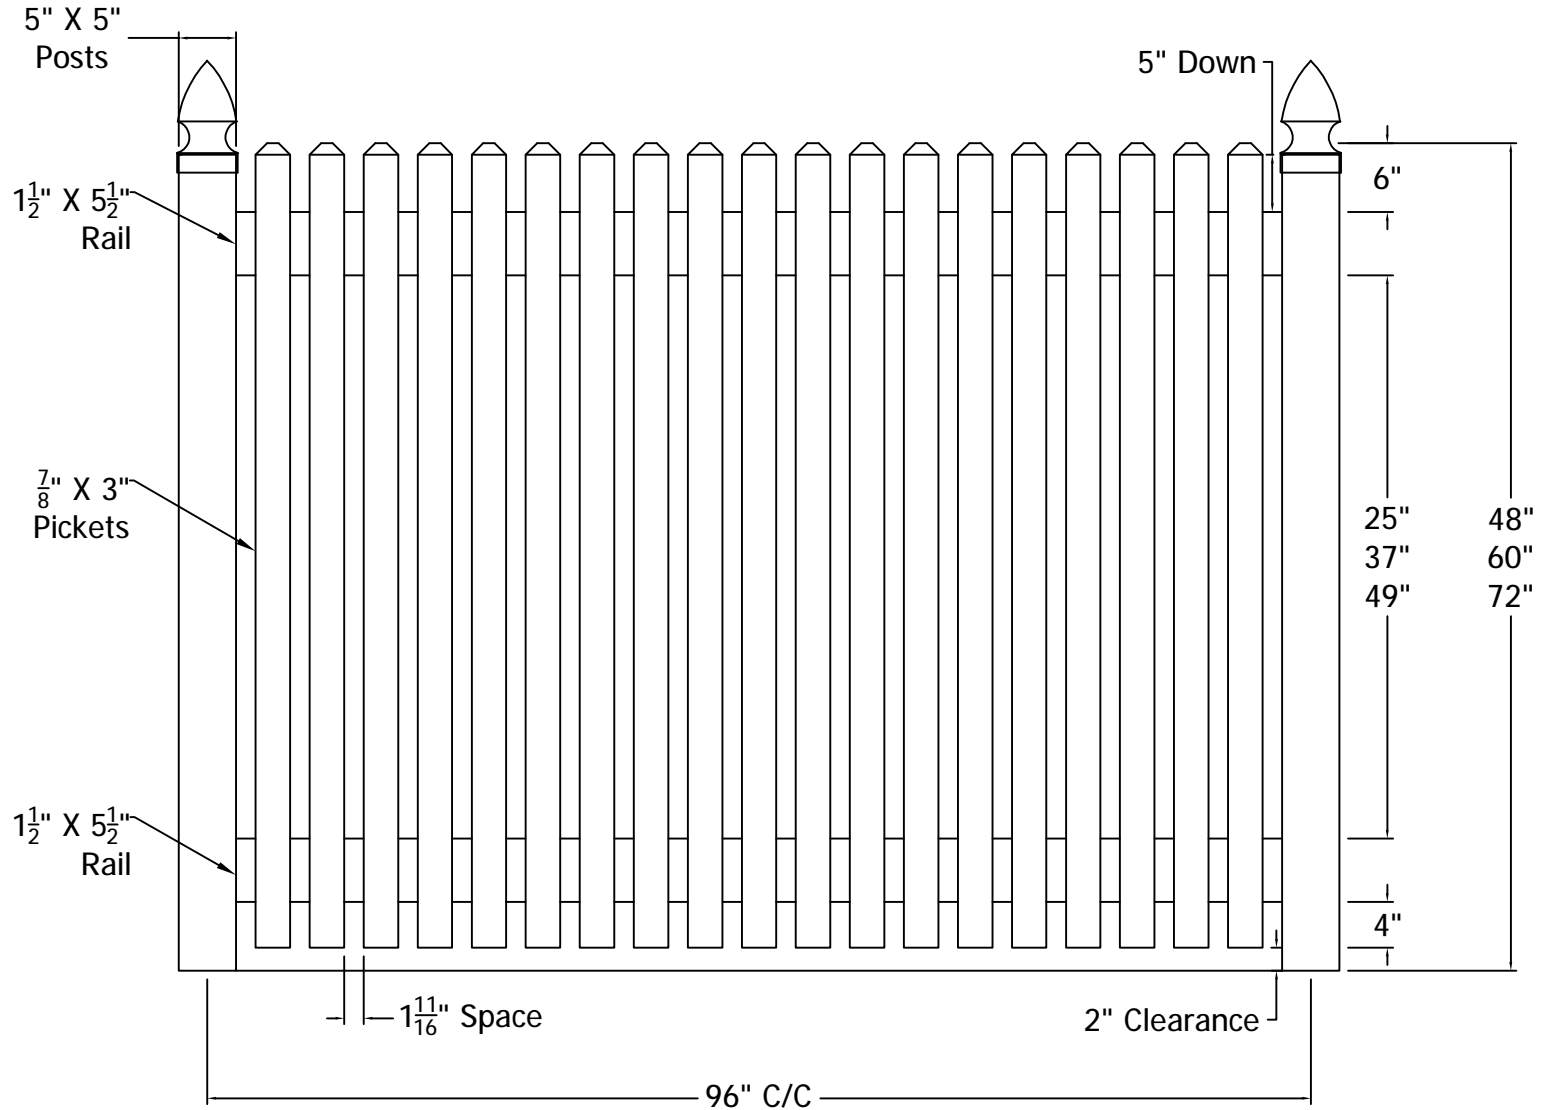

REV.	LOC.	REVISION	DATE

DSI Digger Specialties Inc.
 3446 US 6 EAST
 Bremen, IN 46506
 diggerspecialties.com

DRAWN BY: EH	STYLE:	Supreme	REV.
DATE DRAWN: 03-07-2019	AS SHOWN: 72" T Supreme		
SCALE = 1":1"	LOC: Z:\Viny\Fence\Supreme\Updated Standard Drawings		
DRAFT NO.: 20190307-1E			